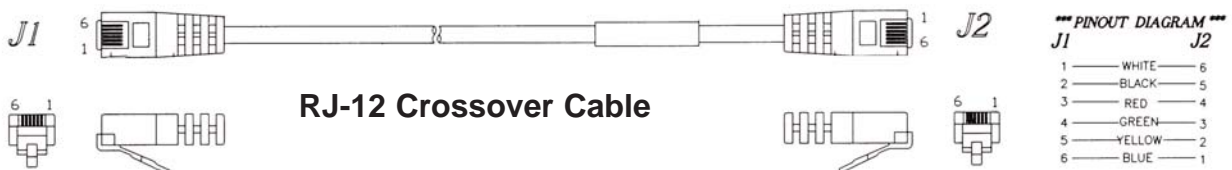

What is the Mimic Panel?

The Mimic Panel is a small monitor box that duplicates the LED indicator lights, the audible warning buzzer, and the push-to-test button on the HGD series hydrogen gas detectors. The Mimic Panel is connected to the remote hydrogen gas detectors with standard crossover six-wire telephone cables. See below.

1) Small footprint, easy installation.
2) May be located up to 1000' away
3) Powered by the remote Hydrogen Gas Detectors

The green LED indicates the HGD is powered up, the yellow LED lights up when 1% hydrogen is detected. The red LED lights and the warning buzzer comes on at 2% hydrogen.