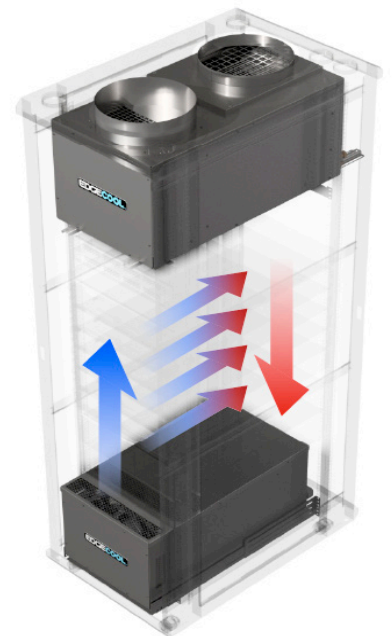

Markets Served

- Commercial
- Industrial
- Edge Computing
- Oil, Gas, Mining, Agriculture
- Specialty IT

7490 Bush Lake Road
Edina, MN 55439

Ph: 952.884.7775
Toll Free: 800.672.7244
Fax: 952.884.7739

info@hmcragg.com
www.hmcragg.com