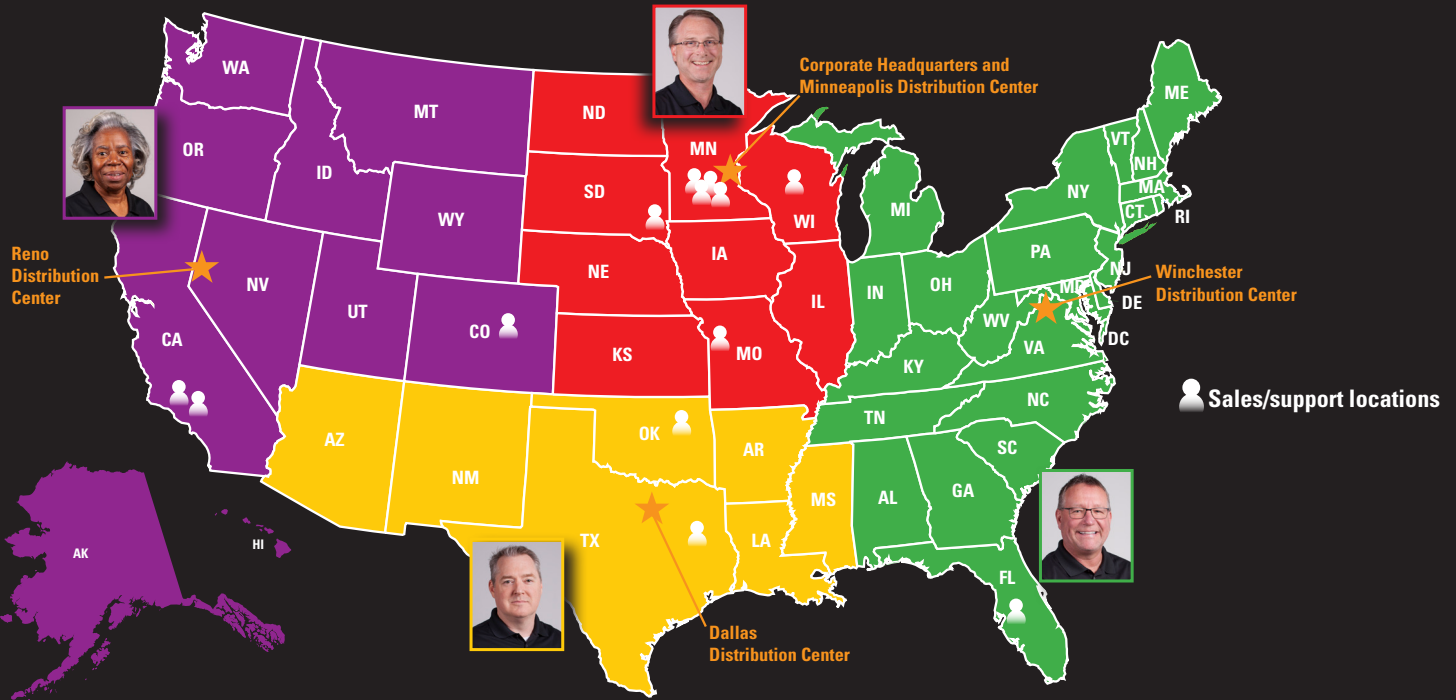

Sales & Support Service Territories

Region	Sales Manager	Based	Email Address	Phone
East	Doug Lust	FL	doug.lust@hmcragg.com	(952) 224.5496
North Central	Scott Missling	MN	scott@hmcragg.com	(952) 224.5463
South Central	Ben League	OK	ben.league@hmcragg.com	(952) 224.5470
West	Cheryl Minott Waters	CA	cheryl@hmcragg.com	(952) 224.5491