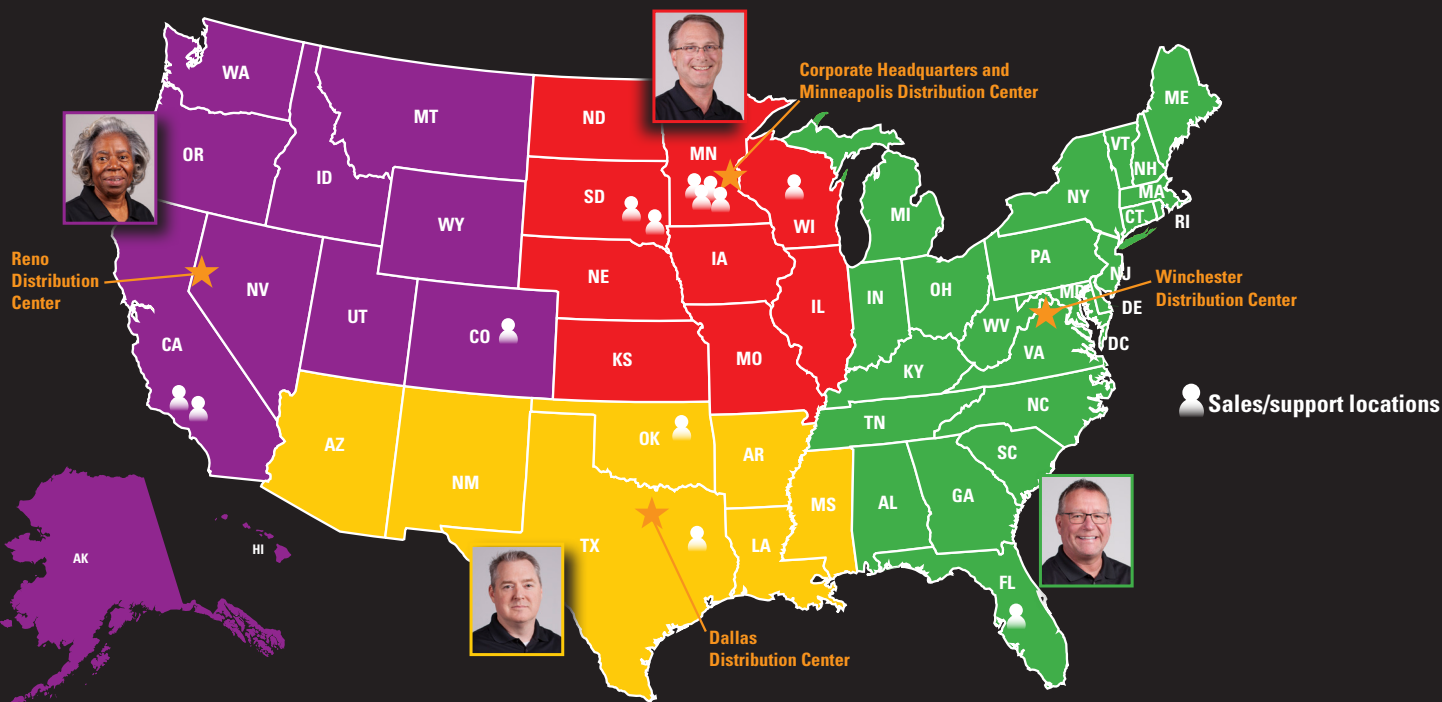

Sales & Support Service Territories

Region	Sales Manager	Based	Email Address	Phone
East	Doug Lust	FL	doug.lust@hmcragg.com	(952) 224.5496
North Central	Scott Missling	MN	scott@hmcragg.com	(952) 224.5463
South Central	Ben League	OK	ben.league@hmcragg.com	(952) 224.5470
West	Cheryl Minott Waters	CA	cheryl@hmcragg.com	(952) 224.5491